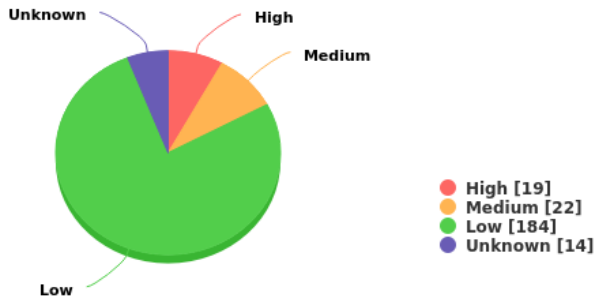

BOM Name: DEMO BOM
Company Name: SiliconExpert

Date:
User Name:

Overview

C OVERALL GRADE 19 MPNs at risk	16% LIFECYCLE 38 MPNs at risk	11% MULTISOURCING 55 MPNs at risk	83% COMPLIANCE 0 MPNs at risk	10% INVENTORY 62 MPNs at risk

Summary