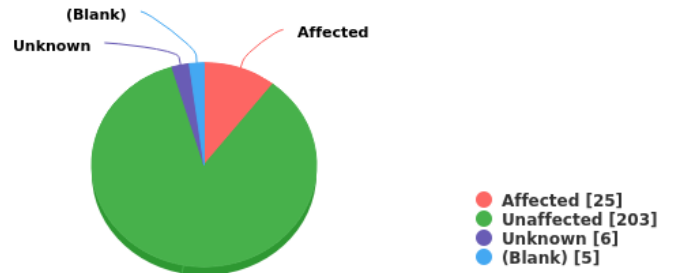

Number Of Sources

Compliance Grade [239] 83%

Compliance Risk Status

Reach Status

ROHS Status

China ROHS

Inventory Grade [239] 10%

Inventory Risk Status