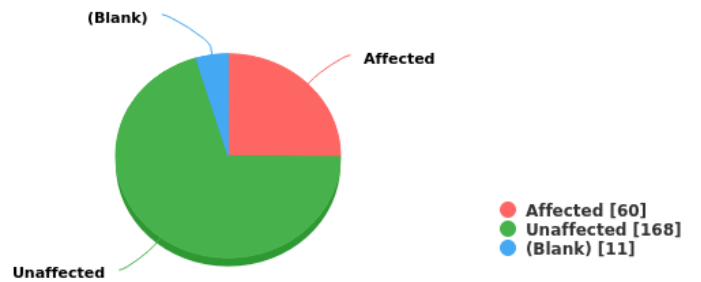

Number Of Sources

Compliance Grade [239] 83%

Compliance Risk Status

Reach Status

ROHS Status

China ROHS

Inventory Grade [239] 10%

Inventory Risk Status