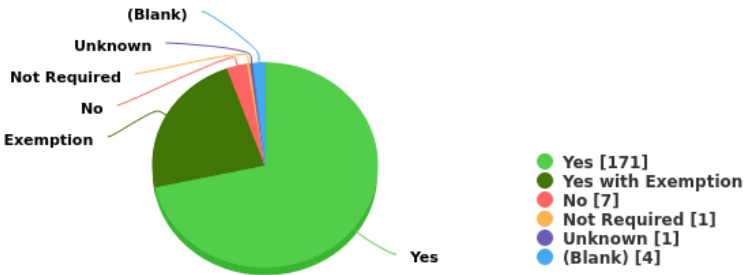

Number Of Sources

Compliance Grade [239] 83%

Compliance Risk Status

Reach Status

ROHS Status

China ROHS

Inventory Grade [239] 10%

Inventory Risk Status