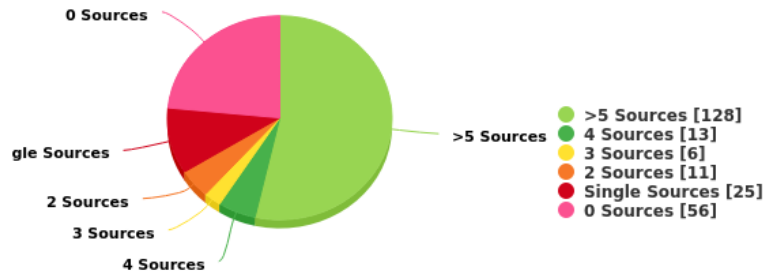

Summary

Lifecycle Grade [239]

16%

Lifecycle Risk Status

BOM Name: DEMO BOM
Company Name: SiliconExpert

Date:
User Name:

Multisourcing Grade [239] 11%

Multisourcing Risk Status

Number Of Sources

Compliance Grade [239] 83%

Compliance Risk Status

Reach Status

ROHS Status

China ROHS

Inventory Grade [239] 10%

Inventory Risk Status