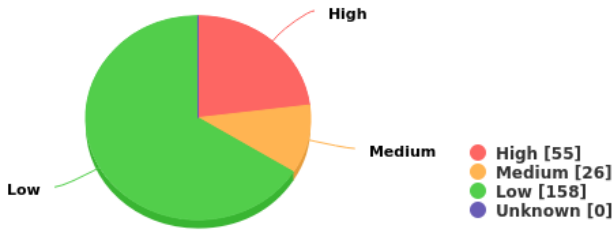

Summary

Lifecycle Grade [239]

16%

Lifecycle Risk Status

BOM Name: DEMO BOM
Company Name: SiliconExpert

Date:
User Name:

Multisourcing Grade [239] 11%

Multisourcing Risk Status