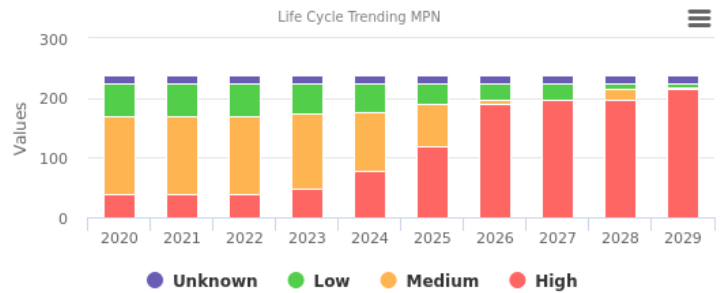

BOM Name: DEMO BOM
 Company Name: SiliconExpert

Date:
 User Name:

Overview

<h1 style="color: red;">C</h1> <p>OVERALL GRADE 19 MPNs at risk</p>	<h1 style="color: red;">16%</h1> <p>LIFECYCLE 38 MPNs at risk</p>	<h1 style="color: red;">11%</h1> <p>MULTISOURCING 55 MPNs at risk</p>	<h1 style="color: green;">83%</h1> <p>COMPLIANCE 0 MPNs at risk</p>	<h1 style="color: red;">10%</h1> <p>INVENTORY 62 MPNs at risk</p>
--	--	--	--	--

Summary

Lifecycle Grade [239]

16%

Lifecycle Risk Status

BOM Name: DEMO BOM
Company Name: SiliconExpert

Date:
User Name:

Multisourcing Grade [239] 11%

Multisourcing Risk Status