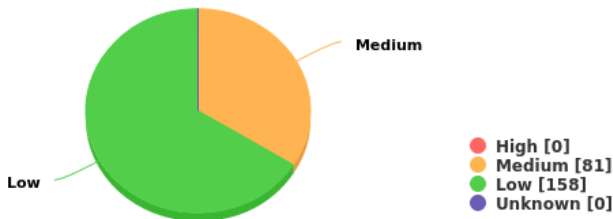

BOM Name: DEMO BOM
Company Name: SiliconExpert

Date:
User Name:

Multisourcing Grade [239] 11%

Multisourcing Risk Status

Number Of Sources

Compliance Grade [239] 83%

Compliance Risk Status

Inventory Grade [239] 10%

Inventory Risk Status